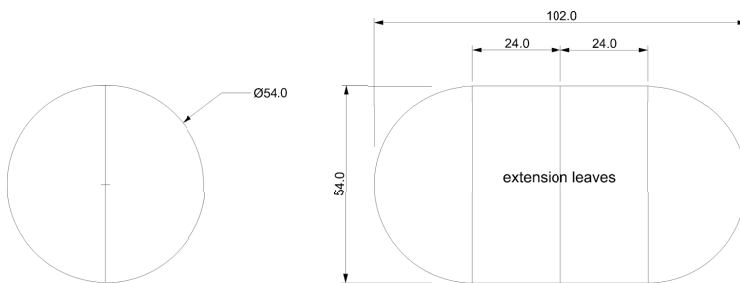

# OVAL PEDESTAL DINING TABLE

Model - 206

Designed: 1956  
Wood: Walnut  
Finish: Clear Satin

## Dimensions

Closed:	Open:
Width 54"	Width 102"
Depth 42"	Depth 42"
Height 28.5"	Height 28.5"