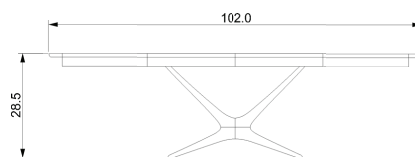

# OVAL PEDESTAL DINING TABLE

Model - 206

Designed: 1956  
Wood: Walnut  
Finish: Clear Satin

## Dimensions

Closed:	Open:
Width 54"	Width 102"
Depth 42"	Depth 42"
Height 28.5"	Height 28.5"