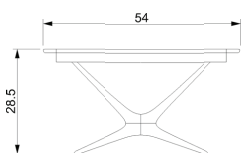

# OVAL PEDESTAL DINING TABLE

Model - 206

Designed: 1956  
Wood: Walnut  
Finish: Clear Satin

## Dimensions

Closed:	Open:
Width 54"	Width 102"
Depth 42"	Depth 42"
Height 28.5"	Height 28.5"