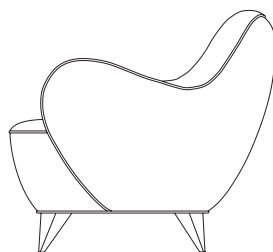

## Barrel Chair

Model - 100A | Designed 1947

Model | 100A Barrel Chair

Species | Maple or Walnut

Finish | Natural or Ebony

C.O.M. | 7 yds

Available on Swivel Base

Width | 30 in 76 cm

Depth | 33 in 84 cm

Height | 30 in 76 cm

Seat Height | 17 in 43 cm