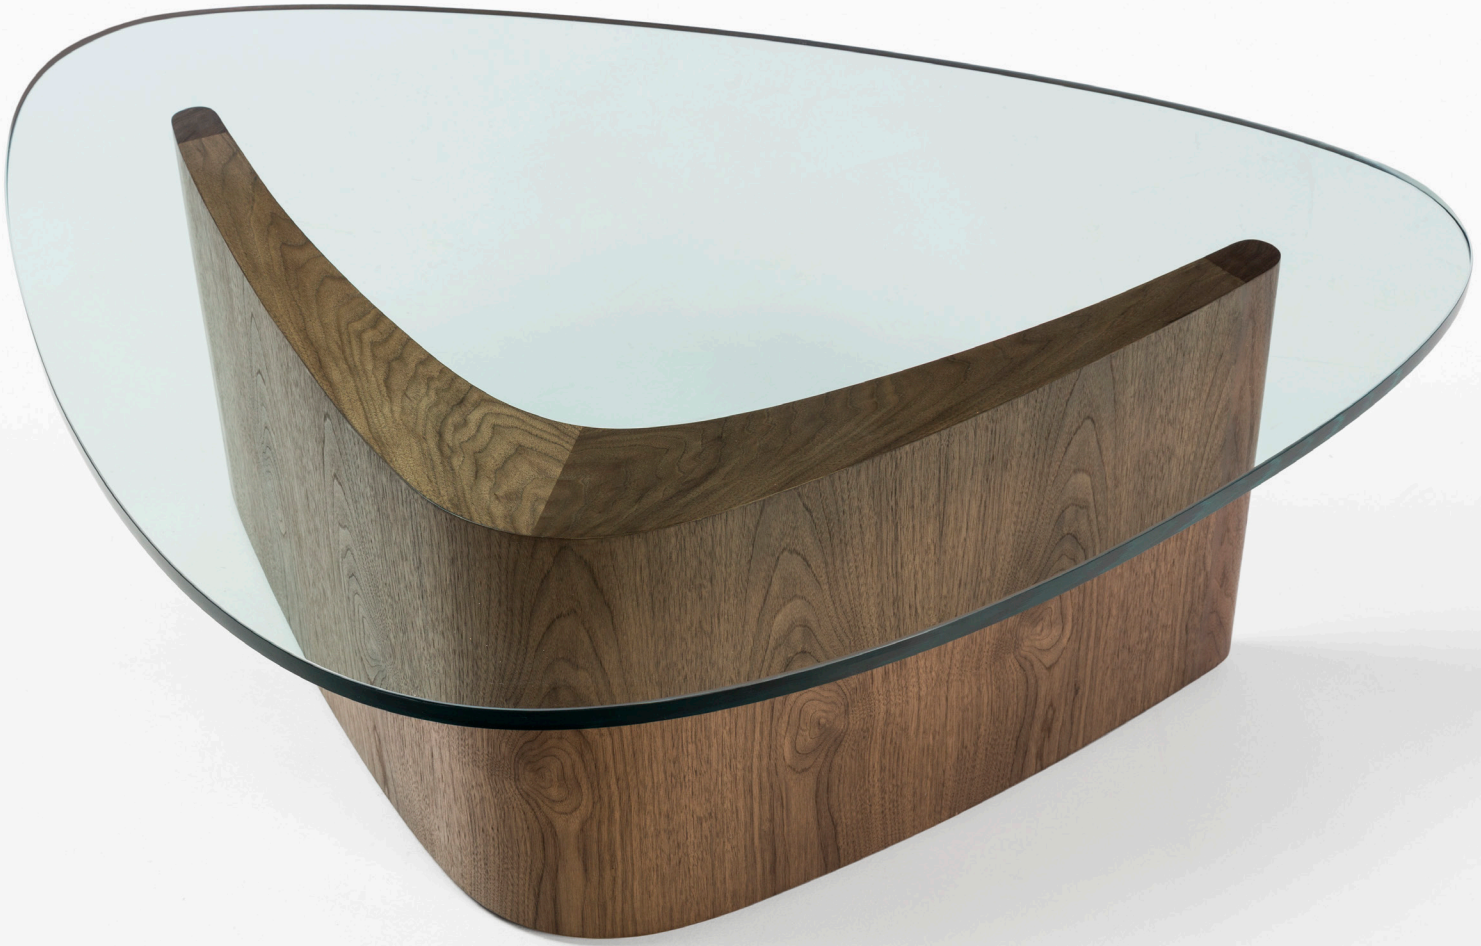

## Boomerang Coffee Table

Model - 6711 | Designed 1967

VLADIMIR  
KAGAN

Model | 6711 Boomerang Coffee Table

Species | American Walnut

Finish | Natural or Ebony

Width | 45 in 114 cm

Depth | 32 in 81 cm

Height | 16 in 41 cm

Top | 3/4" Glass