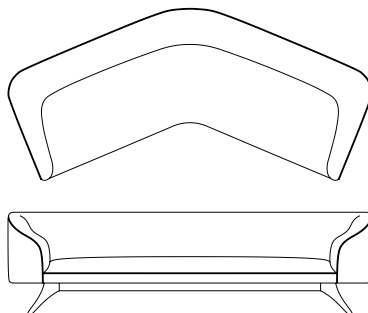

Fifth Avenue Angled Sofa

Model - 506 A | Designed 1955

Species | American Walnut

Finish | Natural or Ebony

C.O.M. | 16 yds

Width | 106 in 269 cm

Depth | 50 in 127 cm

Height | 30 in 76 cm

Seat Height | 17 in 43 cm