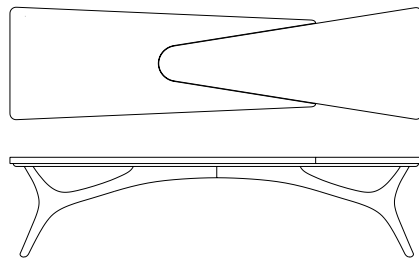

### Lozenge Coffee Table

Model - 5640 | Designed 1952

Species | American Walnut

Finish | Natural or Ebony

Top | Travertine or Marble

Width | 66 in 168 cm

Depth | 18 in 46 cm

Height | 16 in 41 cm