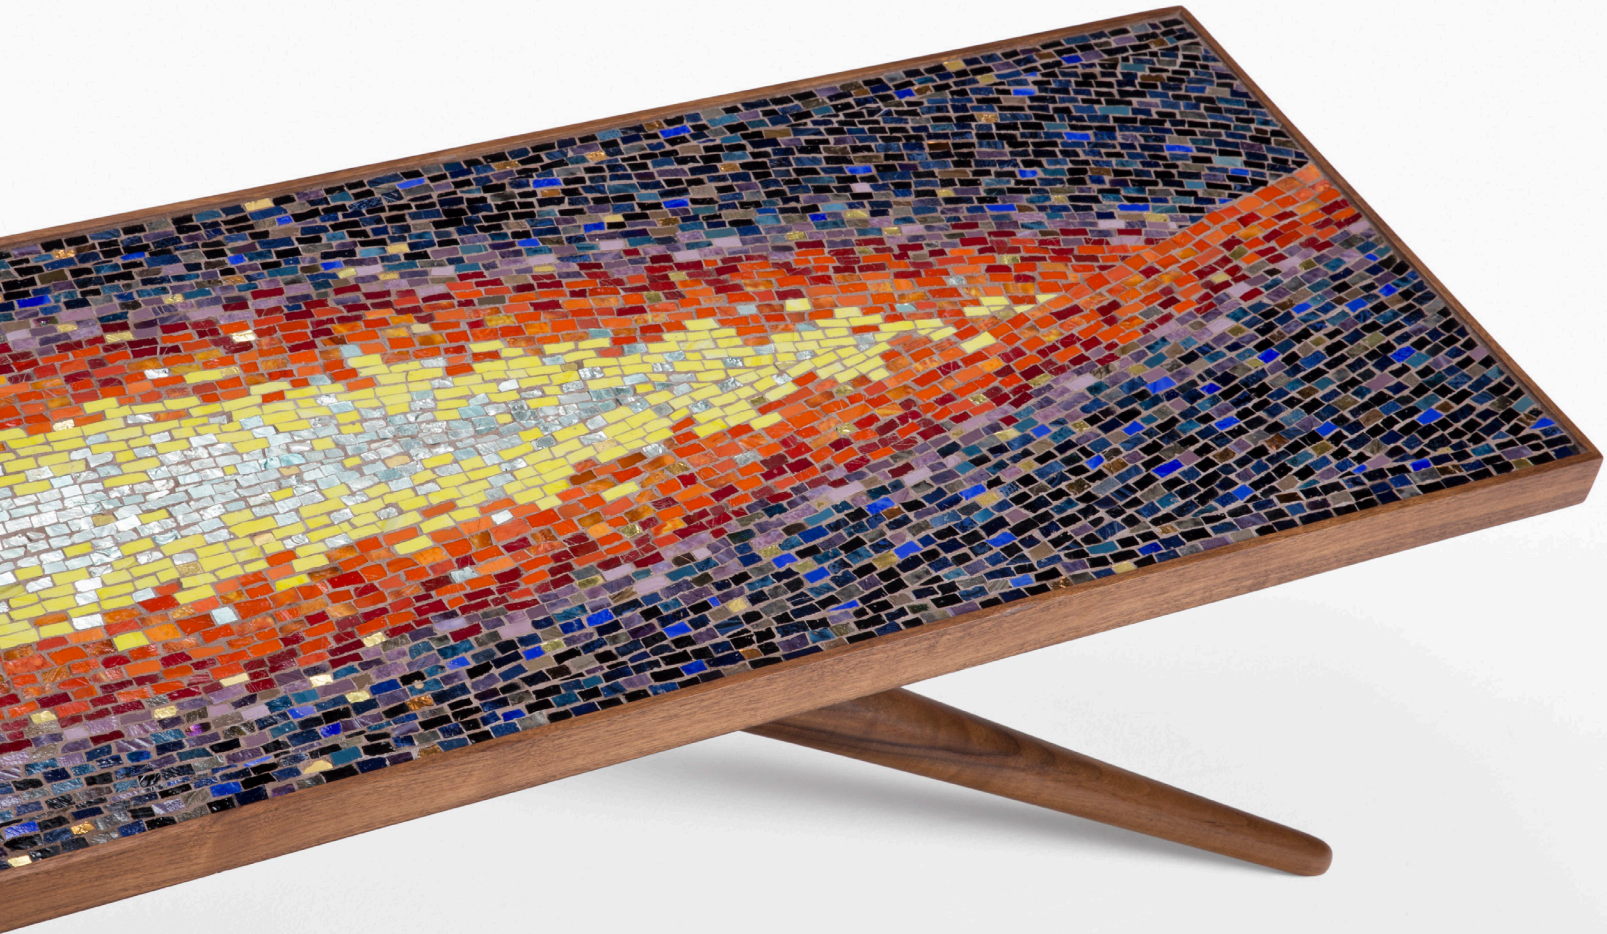

Mosaic Coffee Table

Model - 5830 | Designed 1952

Model | 5830 Mosaic Coffee Table

Species | American Walnut

Finish | Natural or Ebony

Top | Custom Mosaic

Width | 65 in 165 cm

Depth | 16 in 41 cm

Height | 14 in 36 cm