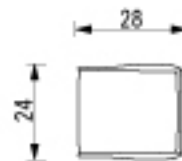

vladimir kagan

SCULPTED SLING DINING SIDE CHAIR

MODEL - VK101

VK 101Sculpted sling side chair

VK 102Sculpted sling arm chair

Scale: 1/4" = 1'