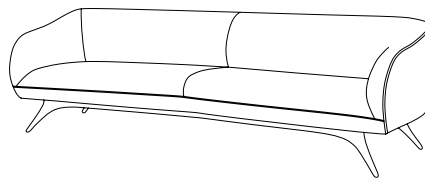

Fifth Avenue Wide Angle Sofa
Model - 506 WA | Designed 1955

Species | Walnut

Finish | Natural or Ebony

C.O.M | 16 yds

Shown In Great Plains Fabric
Royal Alpaca; Night Sky 1953/06
with Walnut Ebony Finish

Width | 96 in 244 cm

Depth | 39 in 99 cm

Height | 30 in 76 cm

Seat Height | 17 in 43 cm

Seat Depth | 23 in 58 cm

Arm Height | 23 in 58 cm