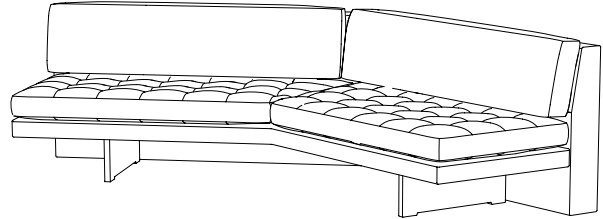

9077 Tangent Sofa

102.5w | 65d | 28h in (260w | 165d | 71h cm)