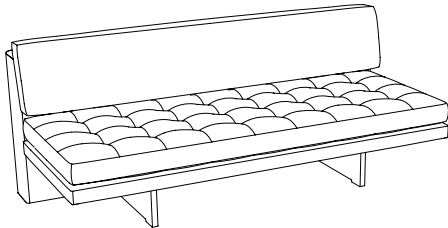

SIZE 2 - EXTENDED DEPTH

72w | 38d | 28h (183w | 97d | 71h cm)