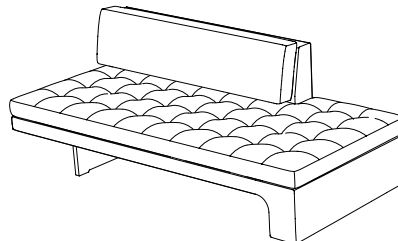

9074-WL Left Facing Arm