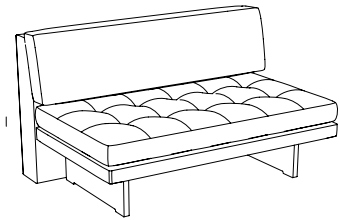

VLADIMIR **KAGAN** OMNIBUS III SECTIONAL

9073-48 Armless Loveseat

SIZE 1 - CLASSIC DEPTH

48w | 32d | 28h in (122w | 81d | 71h cm)

SIZE 2 - EXTENDED DEPTH

48w | 38d | 28h in (122w | 97d | 71h cm)