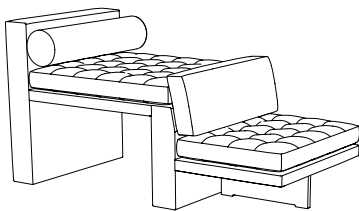

## 9045 Illuminated Light Cube End Table

30w | 30d | 26h in (76w | 76d | 66h cm)

WHITE LUCITE INSET TOP WITH  
LED OPTION TO ILLUMINATE TABLETOP

## 9050 Illuminated End Table

32w | 32d | 17h in (81w | 81d | 43h cm)

TOP OPTIONS INCLUDE SOLID WALNUT,  
TRANSLUCENT STONE, OR WHITE LUCITE  
WITH LED OPTION TO ILLUMINATE TABLETOP

## 9070 High Low

**SIZE 1 - CLASSIC DEPTH**

72w | 32d | 37h in (183w | 81d | 94h cm)

**SIZE 2 - EXTENDED DEPTH**

78w | 38d | 37h in (198w | 97d | 94h cm)