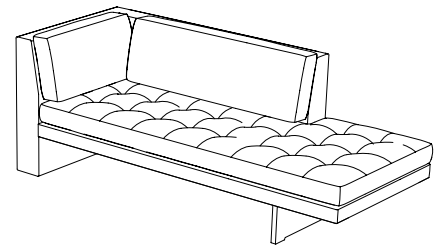

**9076-L Left Facing Arm**

**9076-R Right Facing Arm**

**9074-L&R Love Seat with Seat Extension**

**SIZE 1 - CLASSIC DEPTH**  
72w | 32d | 28h in (183w | 81d | 71h cm)  
**SIZE 2 - EXTENDED DEPTH**  
72w | 38d | 28h in (183w | 97d | 71h cm)

**9074-L Left Facing Extension**

**9074-R Right Facing Extension**

**9074-AL&AR Love Seat with Arm**

**SIZE 1 - CLASSIC DEPTH**  
78w | 32d | 28h in (198w | 81d | 71h cm)  
**SIZE 2 - EXTENDED DEPTH**  
78w | 38d | 28h in (198w | 97d | 71h cm)

**9074-AL Left Facing Extension**

**9074-AR Right Facing Extension**

**9074-WL&WR Chaise with Seat Extension and Waterfall**

**SIZE 1 - CLASSIC DEPTH**  
78w | 32d | 28h in (198w | 81d | 71h cm)  
**SIZE 2 - EXTENDED DEPTH**  
78w | 38d | 28h in (198w | 97d | 71h cm)