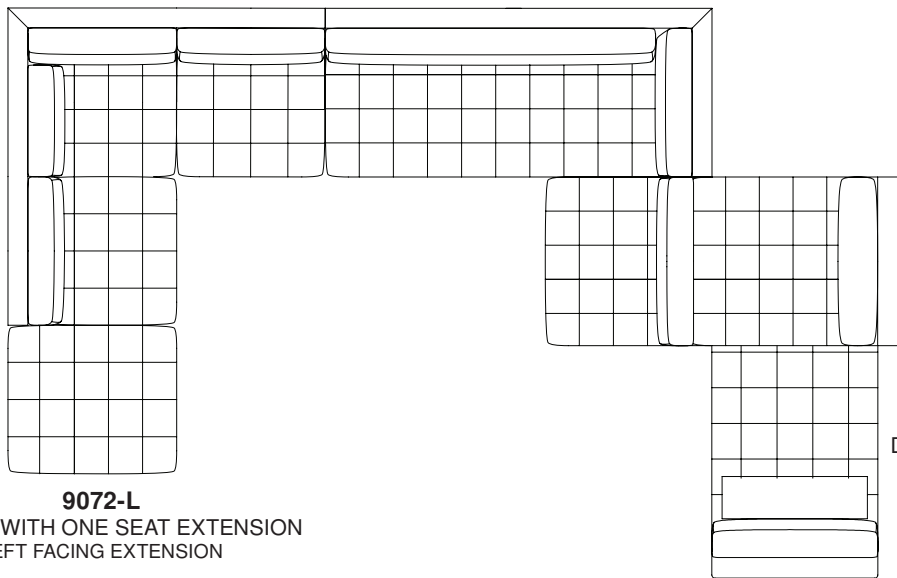

**9076-R**  
ONE ARM SOFA  
RIGHT FACING ARM

**9072-L**  
CORNER WITH ONE SEAT EXTENSION  
LEFT FACING EXTENSION

**9070**  
HIGH LOW

**9075-W**  
DAYBED LOUNGE WITH WATERFALL

**Base** | Lucite

**C.O.M** | See Last Page

Optional Tufting on Seat

**Seat Height** | 17 in (43 cm)

Available in

**Classic Seat Depth** 21 in (53 cm)

**Extended Seat Depth** 27 in (69 cm)

## 9045 Illuminated Light Cube End Table

30w | 30d | 26h in (76w | 76d | 66h cm)

WHITE LUCITE INSET TOP WITH  
LED OPTION TO ILLUMINATE TABLETOP