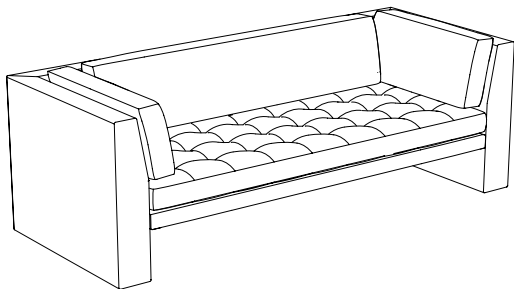

SIZE 2 - EXTENDED DEPTH

84w | 38d | 28h in (213w | 97d | 71h cm)

**LOW-PROFILE GLIDES ALONG FRAME,
NO LUCITE BASES**