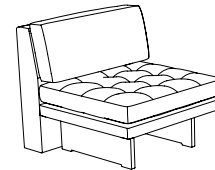

## 9080 Ottoman

**SIZE 1 - CLASSIC DEPTH**

32w | 32d | 17h in (81w | 81d | 43h cm)

**SIZE 2 - EXTENDED DEPTH**

38w | 38d | 17h in (97w | 97d | 43h cm)

## 9073 Arm Chair

**SIZE 1 - CLASSIC DEPTH**

43w | 32d | 28h in (109w | 81d | 71h cm)

**SIZE 2 - EXTENDED DEPTH**

43w | 38d | 28h in (109w | 97d | 71h cm)

LOW-PROFILE GLIDES ALONG FRAME,  
NO LUCITE BASES

## 9073-30 Armless Chair

**SIZE 1 - CLASSIC DEPTH**

30w | 32d | 28h in (76w | 81d | 71h cm)

**SIZE 2 - EXTENDED DEPTH**

30w | 38d | 28h in (76w | 97d | 71h cm)