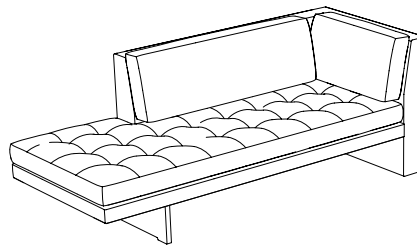

**9074-L Left Facing Extension**

**9074-R Right Facing Extension**

**9074-AL&AR Love Seat with Arm**

**SIZE 1 - CLASSIC DEPTH**  
78w | 32d | 28h in (198w | 81d | 71h cm)  
**SIZE 2 - EXTENDED DEPTH**  
78w | 38d | 28h in (198w | 97d | 71h cm)

**9074-AL Left Facing Extension**

**9074-AR Right Facing Extension**

**9074-WL&WR Chaise with Seat Extension and Waterfall**

**SIZE 1 - CLASSIC DEPTH**  
78w | 32d | 28h in (198w | 81d | 71h cm)  
**SIZE 2 - EXTENDED DEPTH**  
78w | 38d | 28h in (198w | 97d | 71h cm)