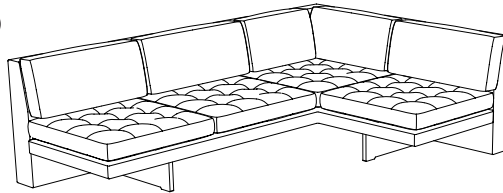

## 9073-32 Corner Chair

**SIZE 1 - CLASSIC DEPTH**

32w | 32d | 28h in (81w | 81d | 71h cm)

**SIZE 2 - EXTENDED DEPTH**

38w | 38d | 28h in (81w | 97d | 71h cm)

## 9075-W Daybed Lounge with Waterfall

78w | 32d | 25h in (198w | 81d | 64h cm)

FITS BENEATH 9070 HIGH LOW FOR MULTI-LEVEL LOOK

VLADIMIR **KAGAN** OMNIBUS III SECTIONAL

**9071-60 Corner Sofa**

60w | 60d | 28h in (152w | 152d | 71h cm)

**9071-90-L&R Corner with Back Extension**

90w | 60d | 28h in (229w | 152d | 71h cm)

**9071-90-L Left Facing Extension**

**9071-90-R Right Facing Extension**

**9072-EL Corner with Two Seat Extensions**

90w | 90d | 28h in (229w | 229d | 71h cm)