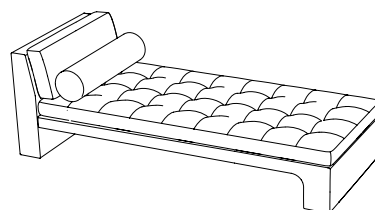

## 9073-30 Armless Chair

**SIZE 1 - CLASSIC DEPTH**

30w | 32d | 28h in (76w | 81d | 71h cm)

**SIZE 2 - EXTENDED DEPTH**

30w | 38d | 28h in (76w | 97d | 71h cm)

## 9073-32 Corner Chair

**SIZE 1 - CLASSIC DEPTH**

32w | 32d | 28h in (81w | 81d | 71h cm)

**SIZE 2 - EXTENDED DEPTH**

38w | 38d | 28h in (81w | 97d | 71h cm)

## 9075-W Daybed Lounge with Waterfall

78w | 32d | 25h in (198w | 81d | 64h cm)

FITS BENEATH 9070 HIGH LOW FOR MULTI-LEVEL LOOK

VLADIMIR **KAGAN** OMNIBUS III SECTIONAL

**9071-60 Corner Sofa**

60w | 60d | 28h in (152w | 152d | 71h cm)