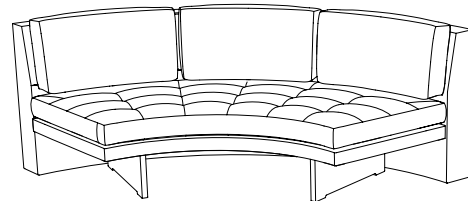

48w | 38d | 28h in (122w | 97d | 71h cm)

**9077 Tangent Sofa**

102.5w | 65d | 28h in (260w | 165d | 71h cm)

**9073-72 Armless Sofa**

**SIZE 1 - CLASSIC DEPTH**

72w | 32d | 28h in (183w | 81d | 71h cm)

**SIZE 2 - EXTENDED DEPTH**

72w | 38d | 28h (183w | 97d | 71h cm)

**9078-60 Quarter Circle Sofa**

90w | 60d | 28h in (229w | 152d | 71h cm)

**9076-AA Two Arm Sofa**

**SIZE 1 - CLASSIC DEPTH**

84w | 32d | 28h in (213w | 81d | 71h cm)

**SIZE 2 - EXTENDED DEPTH**