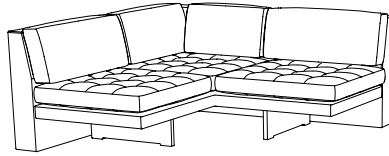

## 9075-W Daybed Lounge with Waterfall

78w | 32d | 25h in (198w | 81d | 64h cm)

FITS BENEATH 9070 HIGH LOW FOR MULTI-LEVEL LOOK

VLADIMIR **KAGAN** OMNIBUS III SECTIONAL

**9071-60 Corner Sofa**

60w | 60d | 28h in (152w | 152d | 71h cm)

**9071-90-L&R Corner with Back Extension**

90w | 60d | 28h in (229w | 152d | 71h cm)

**9071-90-L Left Facing Extension**

**9071-90-R Right Facing Extension**

**9072-EL Corner with Two Seat Extensions**

90w | 90d | 28h in (229w | 229d | 71h cm)