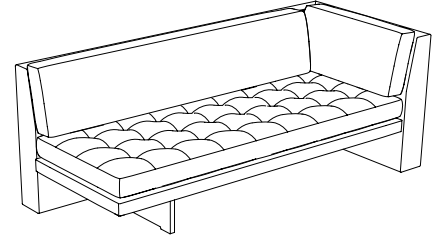

**9072-L Corner with One Seat Extension**

90w | 60d | 28h in (229w | 152d | 71h cm)

**9072-L Left Facing Extension**

**9072-R Right Facing Extension**

**9078-60-L Quarter Circle Sofa with Seat Extension**

90w | 60d | 28h in (229w | 152d | 71h cm)

**9078-60-L Left Facing Extension**

**9078-60-R Right Facing Extension**

VLADIMIR **KAGAN** OMNIBUS III SECTIONAL

**9076-L&R One Arm Sofa**

**SIZE 1 - CLASSIC DEPTH**  
78w | 32d | 28h in (198w | 81d | 71h cm)  
**SIZE 2 - EXTENDED DEPTH**  
78w | 38d | 28h in (198w | 97d | 71h cm)

**9076-L Left Facing Arm**

**9076-R Right Facing Arm**

**9074-L&R Love Seat with Seat Extension**

**SIZE 1 - CLASSIC DEPTH**  
72w | 32d | 28h in (183w | 81d | 71h cm)  
**SIZE 2 - EXTENDED DEPTH**  
72w | 38d | 28h in (183w | 97d | 71h cm)