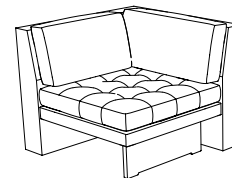

## 9073 Arm Chair

**SIZE 1 - CLASSIC DEPTH**

43w | 32d | 28h in (109w | 81d | 71h cm)

**SIZE 2 - EXTENDED DEPTH**

43w | 38d | 28h in (109w | 97d | 71h cm)

LOW-PROFILE GLIDES ALONG FRAME,  
NO LUCITE BASES

## 9073-30 Armless Chair

**SIZE 1 - CLASSIC DEPTH**

30w | 32d | 28h in (76w | 81d | 71h cm)

**SIZE 2 - EXTENDED DEPTH**

30w | 38d | 28h in (76w | 97d | 71h cm)

## 9073-32 Corner Chair

**SIZE 1 - CLASSIC DEPTH**

32w | 32d | 28h in (81w | 81d | 71h cm)

**SIZE 2 - EXTENDED DEPTH**

38w | 38d | 28h in (81w | 97d | 71h cm)