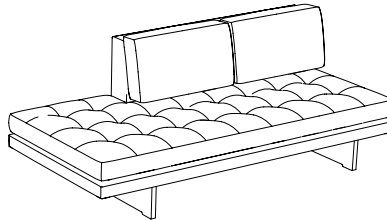

**9076-L Left Facing Arm**

**9076-R Right Facing Arm**

**9074-L&R Love Seat with Seat Extension**

**SIZE 1 - CLASSIC DEPTH**  
72w | 32d | 28h in (183w | 81d | 71h cm)  
**SIZE 2 - EXTENDED DEPTH**  
72w | 38d | 28h in (183w | 97d | 71h cm)

**9074-L Left Facing Extension**

**9074-R Right Facing Extension**

**9074-AL&AR Love Seat with Arm**

**SIZE 1 - CLASSIC DEPTH**  
78w | 32d | 28h in (198w | 81d | 71h cm)  
**SIZE 2 - EXTENDED DEPTH**  
78w | 38d | 28h in (198w | 97d | 71h cm)