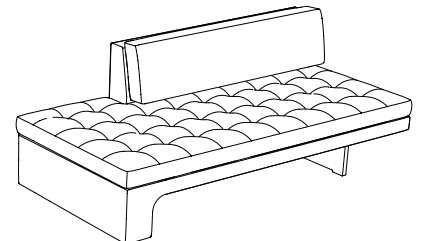

9074-WR Right Facing Arm