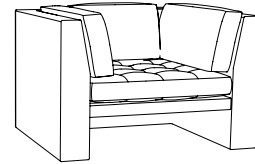

## 9073 Arm Chair

**SIZE 1 - CLASSIC DEPTH**

43w | 32d | 28h in (109w | 81d | 71h cm)

**SIZE 2 - EXTENDED DEPTH**

43w | 38d | 28h in (109w | 97d | 71h cm)

LOW-PROFILE GLIDES ALONG FRAME,  
NO LUCITE BASES

## 9073-30 Armless Chair

**SIZE 1 - CLASSIC DEPTH**

30w | 32d | 28h in (76w | 81d | 71h cm)

**SIZE 2 - EXTENDED DEPTH**

30w | 38d | 28h in (76w | 97d | 71h cm)