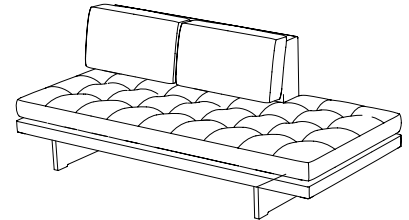

**9076-L Left Facing Arm**

**9076-R Right Facing Arm**

**9074-L&R Love Seat with Seat Extension**

**SIZE 1 - CLASSIC DEPTH**  
72w | 32d | 28h in (183w | 81d | 71h cm)  
**SIZE 2 - EXTENDED DEPTH**  
72w | 38d | 28h in (183w | 97d | 71h cm)

**9074-L Left Facing Extension**

**9074-R Right Facing Extension**

**9074-AL&AR Love Seat with Arm**

**SIZE 1 - CLASSIC DEPTH**  
78w | 32d | 28h in (198w | 81d | 71h cm)  
**SIZE 2 - EXTENDED DEPTH**  
78w | 38d | 28h in (198w | 97d | 71h cm)