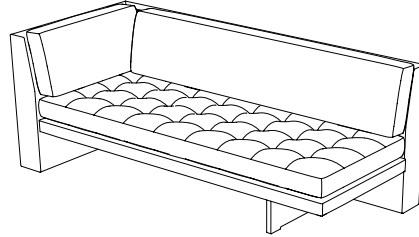

**9072-L Corner with One Seat Extension**

90w | 60d | 28h in (229w | 152d | 71h cm)

**9072-L Left Facing Extension**

**9072-R Right Facing Extension**

**9078-60-L Quarter Circle Sofa with Seat Extension**

90w | 60d | 28h in (229w | 152d | 71h cm)

**9078-60-L Left Facing Extension**

**9078-60-R Right Facing Extension**

VLADIMIR **KAGAN** OMNIBUS III SECTIONAL

**9076-L&R One Arm Sofa**

**SIZE 1 - CLASSIC DEPTH**  
78w | 32d | 28h in (198w | 81d | 71h cm)  
**SIZE 2 - EXTENDED DEPTH**  
78w | 38d | 28h in (198w | 97d | 71h cm)

**9076-L Left Facing Arm**

**9076-R Right Facing Arm**

**9074-L&R Love Seat with Seat Extension**

**SIZE 1 - CLASSIC DEPTH**  
72w | 32d | 28h in (183w | 81d | 71h cm)  
**SIZE 2 - EXTENDED DEPTH**  
72w | 38d | 28h in (183w | 97d | 71h cm)