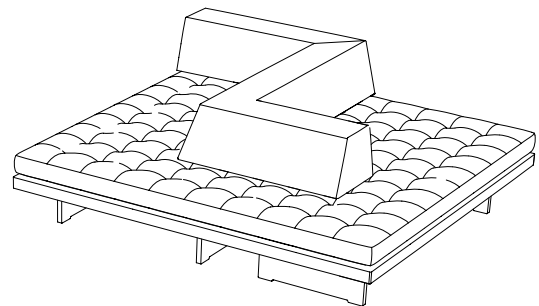

84w | 38d | 28h in (213w | 97d | 71h cm)

**LOW-PROFILE GLIDES ALONG FRAME,  
NO LUCITE BASES**

**9090 Back to Back Sofa**

78w | 78d | 28h in (198w | 198d | 71h cm)

**NOTE: SAME AS OMNIBUS II  
NO LOOSE BACK CUSHION  
DETACHABLE BACKREST PILLOWS  
CREATE SEVERAL SEATING OPTIONS**

ITEM CODE	ITEM NAME	CLASSIC DEPTH COM (YDS)	EXTENDED DEPTH COM (YDS)
9070	High Low	18	19
9071-60	Corner Sofa	31	32
9071-90-L&R	Corner with Back Extension	34	35
9072-EL	Corner with Two Seat Extensions	34	35
9072-L&R	Corner with One Seat Extension	34	35
9073	Arm Chair	14	15
9073-30	Armless Chair	10	11
9073-32	Corner Chair	12	13
9073-48	Armless Loveseat	12	13
9073-72	Armless Sofa	19	20
9074-L&R	Loveseat with Extension	22	23
9074-AL&AR	Loveseat with Arm	22	23
9074-WL&WR	Chaise with Seat Extension & Waterfall	19	20
9075-W	Daybed Lounge with Waterfall	18	NA
9076-L&R	One Arm Sofa	19	20
9076-AA	Two Arm Sofa	23	24
9077	Tangent Sofa	33	34
9078-60	Quarter Circle Sofa	23	24
9078-60-L&R	Quarter Circle with Seat Extension	24	25
9080	Ottoman	5	6
9090	Back to Back Sofa	NA	NA