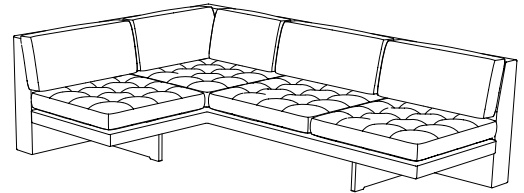

## 9073-32 Corner Chair

**SIZE 1 - CLASSIC DEPTH**

32w | 32d | 28h in (81w | 81d | 71h cm)

**SIZE 2 - EXTENDED DEPTH**

38w | 38d | 28h in (81w | 97d | 71h cm)

## 9075-W Daybed Lounge with Waterfall

78w | 32d | 25h in (198w | 81d | 64h cm)

FITS BENEATH 9070 HIGH LOW FOR MULTI-LEVEL LOOK

VLADIMIR **KAGAN** OMNIBUS III SECTIONAL

**9071-60 Corner Sofa**

60w | 60d | 28h in (152w | 152d | 71h cm)

**9071-90-L&R Corner with Back Extension**

90w | 60d | 28h in (229w | 152d | 71h cm)

**9071-90-L Left Facing Extension**

**9071-90-R Right Facing Extension**

**9072-EL Corner with Two Seat Extensions**

90w | 90d | 28h in (229w | 229d | 71h cm)