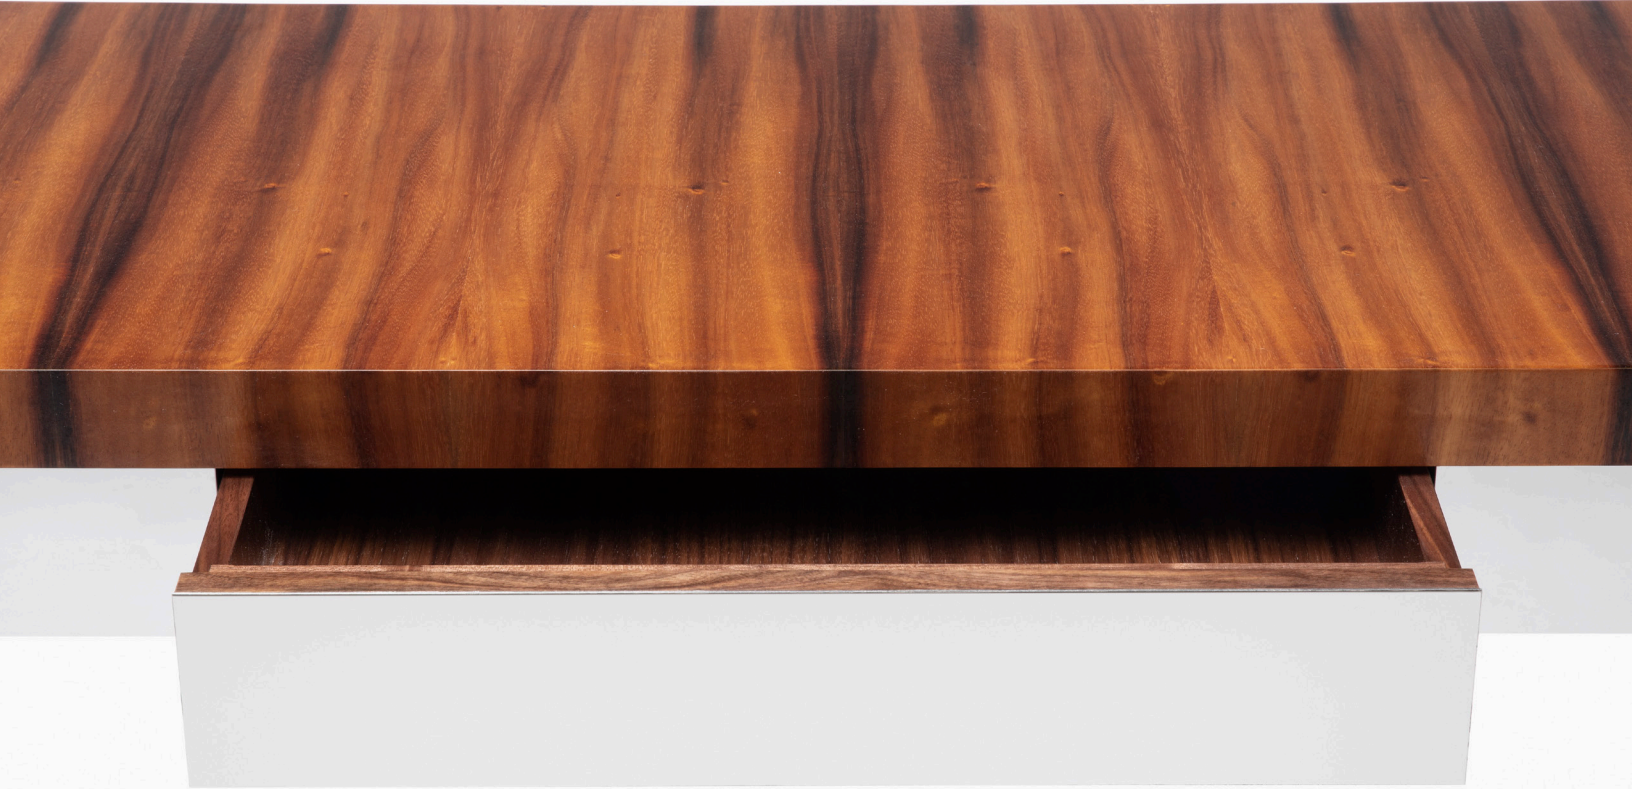

Crescent Console
Model - 1018 | Designed 2018

VLADIMIR
KAGAN

Species | Maple, Oak, or Walnut,
Rosewood, or Color Lacquer

Finish | Natural, Ebony, or VK Lacquer

Metal Detail | Stainless Steel or Brass

Finish | Brushed or Polished

Base | Clear Lucite

Width | 78 in 198 cm

Depth | 20 in 51 cm

Height | 29 in 74 cm

Drawer | 24W x 16D x 4.25H in
(61W x 41D x 10.8H cm)