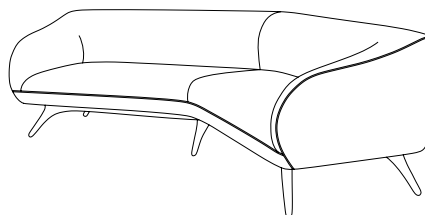

Fifth Avenue Angled Sofa
Model - 506A | Designed 1955

VLADIMIR
KAGAN

Species | Walnut

Finish | Natural or Ebony

C.O.M | 16 yds

Shown In Great Plains Fabric
Take Direction; Deep Raspberry
4800/28 with Walnut Ebony Finish

Width | 106 in 269 cm

Depth | 50 in 127 cm

Height | 30 in 76 cm

Seat Height | 17 in 43 cm

Seat Depth | 23 in 58 cm

Arm Height | 23 in 58 cm