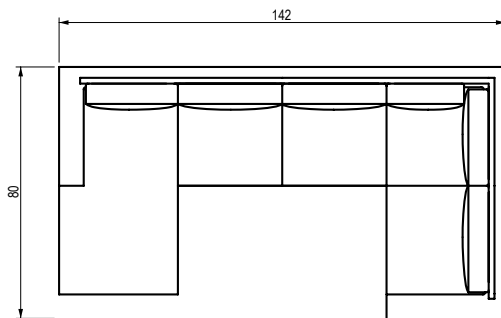

vladimir kagan

METROPOLIS SECTIONAL

9120
153" Sectional
Left or Right Facing
153"L 87"D 32"H
Seat Ht. 17.5"

9140
108" Sectional
Left or Right Facing
108"L 78.5"D 32"H
Seat Ht. 17.5"

9130
142" Sectional
Left or Right Facing
142"L 80"D 32"H
Seat Ht. 17.5"