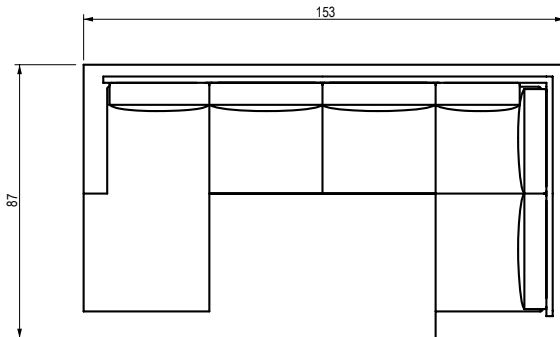

vladimir kagan

METROPOLIS SECTIONAL

9120
153" Sectional
Left or Right Facing
153"L 87"D 32"H
Seat Ht. 17.5"

9140
108" Sectional
Left or Right Facing
108"L 78.5"D 32"H
Seat Ht. 17.5"

9130
142" Sectional
Left or Right Facing
142"L 80"D 32"H
Seat Ht. 17.5"