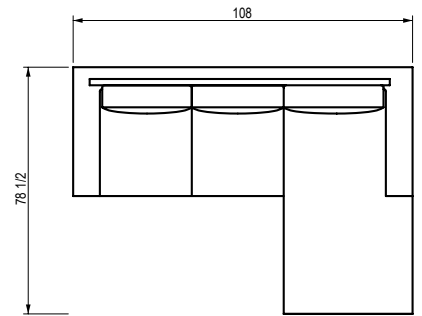

vladimir kagan

METROPOLIS SECTIONAL

9120
153" Sectional
Left or Right Facing
153"L 87"D 32"H
Seat Ht. 17.5"

9140
108" Sectional
Left or Right Facing
108"L 78.5"D 32"H
Seat Ht. 17.5"

9130
142" Sectional
Left or Right Facing
142"L 80"D 32"H
Seat Ht. 17.5"